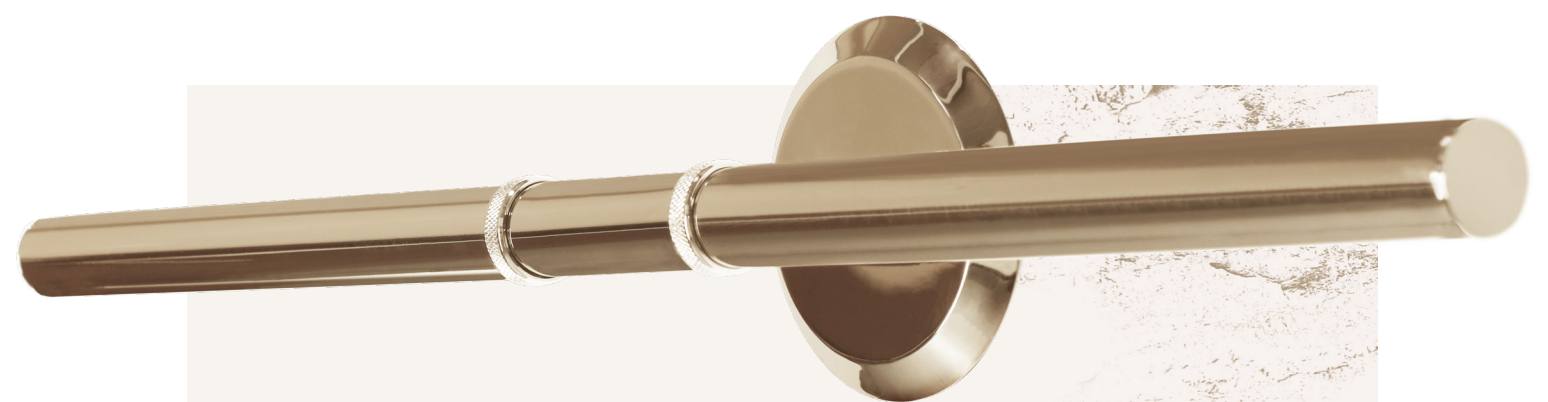

WALL

ALSO FEATURED BY CASTRO: METIER WALL LIGHT | SEDERE ARMCHAIR | MARIE CENTER TABLE | BUTLER SIDE TABLE | MARIE TEA CART

WALL LIGHT 9901.2
 DIMENSIONS: H.14CM - W.75CM - D.16CM - (TUBE ONLY - Ø.3,5CM)
 WEIGHT: NET 2,5KG
 BULBS: 4X G9 (MAX 28W) MATERIAL: BRASS

Hopper

Made of gold-plated brass, this modern top light is the embodiment of finesse, complexity, and attention to detail. The admirable collection is designed for the most exquisite interiors and creative minds. Capture the attention of the guests with this handmade wall light designed to fill interior projects with gracefulness. This art illuminating fixture can also be used to decorate luxurious bathrooms together with a mirror to shape a golden aura.