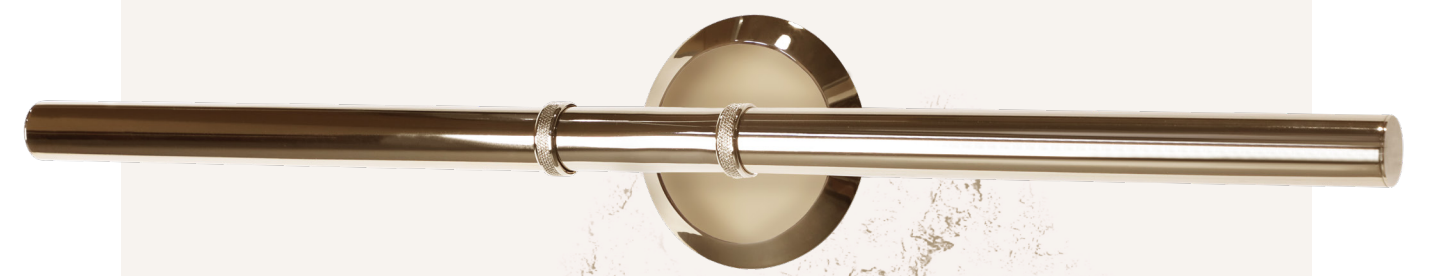

WALL

ALSO FEATURED BY CASTRO: METIER WALL LIGHT | SEDERE ARMCHAIR | MARIE CENTER TABLE | BUTLER SIDE TABLE | MARIE TEA CART

WALL LIGHT 9901.2
 DIMENSIONS: H.14CM - W.75CM - D.16CM - (TUBE ONLY - Ø.3,5CM)
 WEIGHT: NET 2,5KG
 BULBS: 4X G9 (MAX 28W) MATERIAL: BRASS

Hopper

Made of gold-plated brass, this modern top light is the embodiment of finesse, complexity, and attention to detail. The admirable collection is designed for the most exquisite interiors and creative minds. Capture the attention of the guests with this handmade wall light designed to fill interior projects with gracefulness. This art illuminating fixture can also be used to decorate luxurious bathrooms together with a mirror to shape a golden aura.